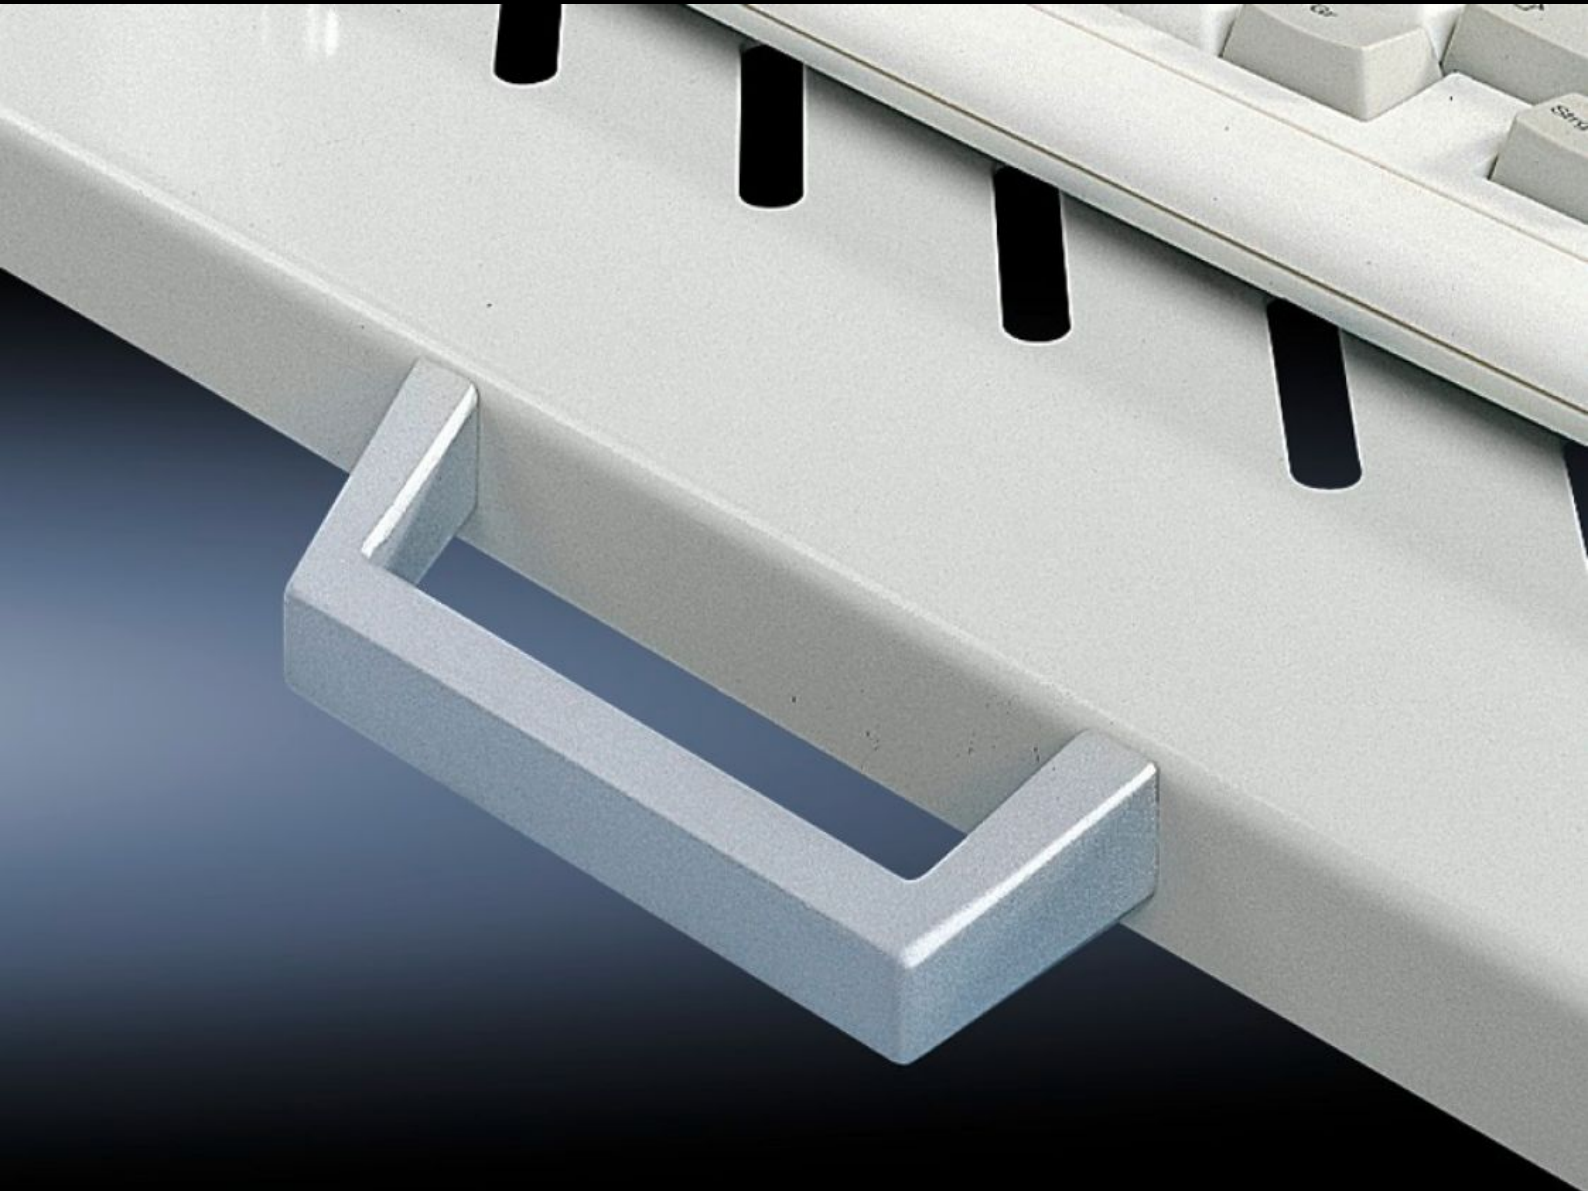

Rittal – The System.

Faster – better – everywhere.

DK 5501.730 Handles

State: 9/22/2023 (Source: rittal.com/us-en)

ENCLOSURES

POWER DISTRIBUTION

CLIMATE CONTROL

IT INFRASTRUCTURE

SOFTWARE & SERVICES

FRIEDHELM LOH GROUP